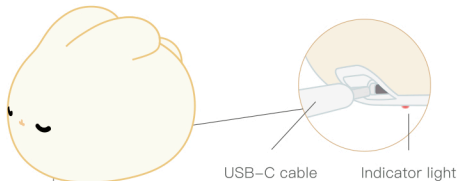

Package content

OFF: Power off
∞: Tap the light to turn on/off it
15': Delay 15 minutes to turn off the light

Standrad Edition: