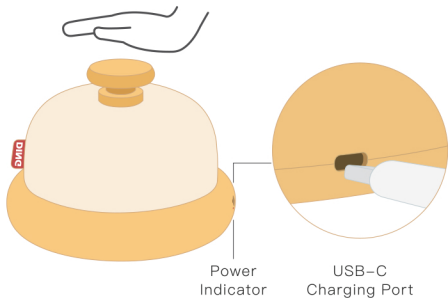

Contenido del paquete

Interruptor: Pulse brevemente el botón de la parte superior del producto para encender y apagar la luz del producto.

Regulable: Pulse prolongadamente el botón de la parte superior del producto para ajustar el brillo de la luz del producto.

**UK
CA**

RoHS

Product parameters

Product name:	Ding Dang Night Light
Product model:	LM9201
Net Weight:	75g
Specifications:	90*90*58mm
Materials:	ABS, PC
Colour temperature:	3000K
Light color:	Warm Yellow
Battery capacity:	500mAh/3.7V
Rated power:	3W
Charging time:	2 hours
Battery life:	High Bright 4.5h; Low Bright 50h
Interface type:	USB-C

Package content

Switchgear: Short press the button on the top of the product to switch the product light on and off.

Dimmable: Long press the button on the top of the product to adjust the brightness of the product light.